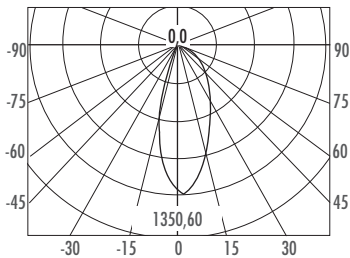

LED COB	35°	
D/m	H/m	E <sub>max</sub> /lux
0,68	1	1350
1,36	2	338
2,05	3	150

LUX FOR COB

Ref.	54110
Colección / Collection	Architectural
Descripción / Description	Downlight empotrable LED COB cuadrado Recessed Downlight squared LED COB
Material	Aluminio / Aluminium
Colores / Colours	90-Blanco Téc. / Tec. White
Wattios / System Power	10W
Lumens	54110-2983 802 lm 54110-2984 844 lm
Tipo LED / Lighting Source Type	GENESIS COB
Temperatura de Color / Color Temperature	54110-2983 3000K 54110-2984 4000K
IRC / CRI (Ra)	>80
Grados Apertura / Opening Degrees	35°
IP	IP20
Acabado Óptica / Difusor Finish	TRASPARENT
Material Óptica / Difusor Material	GLASS
Driver Externo / External Driver	ELT - MADE IN SPAIN
Corriente trabajo / Working Current	300 mA
Input Voltage	AC100- 240V 50-60Hz
Vida Útil / Service Life	30.000 H.
Garantía / Warranty	3 Years
Operating Temper.	-20° TO +60°
Working Humidity	20-85% RH
Diametro Exterior / Ext. Diameter	115x115 mm
Altura / Height	84 mm
Corte de techo / Ceiling Cut	95x95 mm
Peso / Weight Kg	0,35
Pcs/Ctn	1 - 40
<b>OTRAS OPCIONES / OTHER OPTIONS</b>	
<i>Consultar pedido minimo, precio y plazo / Please consult MOQ, price and delivery time</i>	
Sin Driver / Whithout Driver	No
Driver Dimmable / Dimmable Driver	1-10V Dali Push
Kit Emergencia / Emergency Kit	1h / 3h
Otras Temperaturas de Color / Other Colour Temperature	6000K
Otros Acabados / Other Colour	01 Negro / Black 04 Aluminio / Aluminium
Otros Driver / Other Driver	STANDARD - MEAN WELL - TCI - TRIDONIC