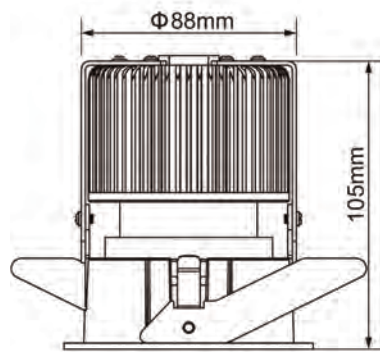

52010

Recessed fixed LED

Colour

Technical White 90

Material:  
Aluminium

LED		
LED COB	23,9°	
D/m	H/m	E <sub>max</sub> /lux
0,423	1	2309
0,847	2	577
1,270	3	257

Luminous flow: 889 lm

Ref.	Colour	Bulb/LED	Input Voltage	W	CRI	mA	Overture Degree	K	Lumens	Ballast /Driver	Operating
52010-2993-	□□	GENESIS	AC 110-260V 50-60 Hz	10	80	320	24°	2700	888	Yes	20 30.000 h

52110-2993-90

52210-2993-90

52310-2993-90

52410-2993-90

52610-2993-90

52710-2993-90

52810-2993-90

52910-2993-90