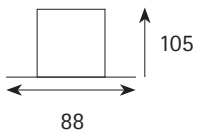

52010

Recessed fixed LED

Colour

Technical White 90

Material:  
Aluminium

LED		
LED COB	23,9°	
D/m	H/m	E <sub>max</sub> /lux
0,423	1	2309
0,847	2	577
1,270	3	257

Luminous flow: 889 lm

Ref.	Colour	Bulb/LED	Input Voltage	W	CRI	mA	Overture Degree	K	Lumens	Ballast /Driver	Operating
52010-2993-	□□	GENESIS	AC 110-260V 50-60 Hz	10	80	320	24°	2700	888	Yes	20 30.000 h